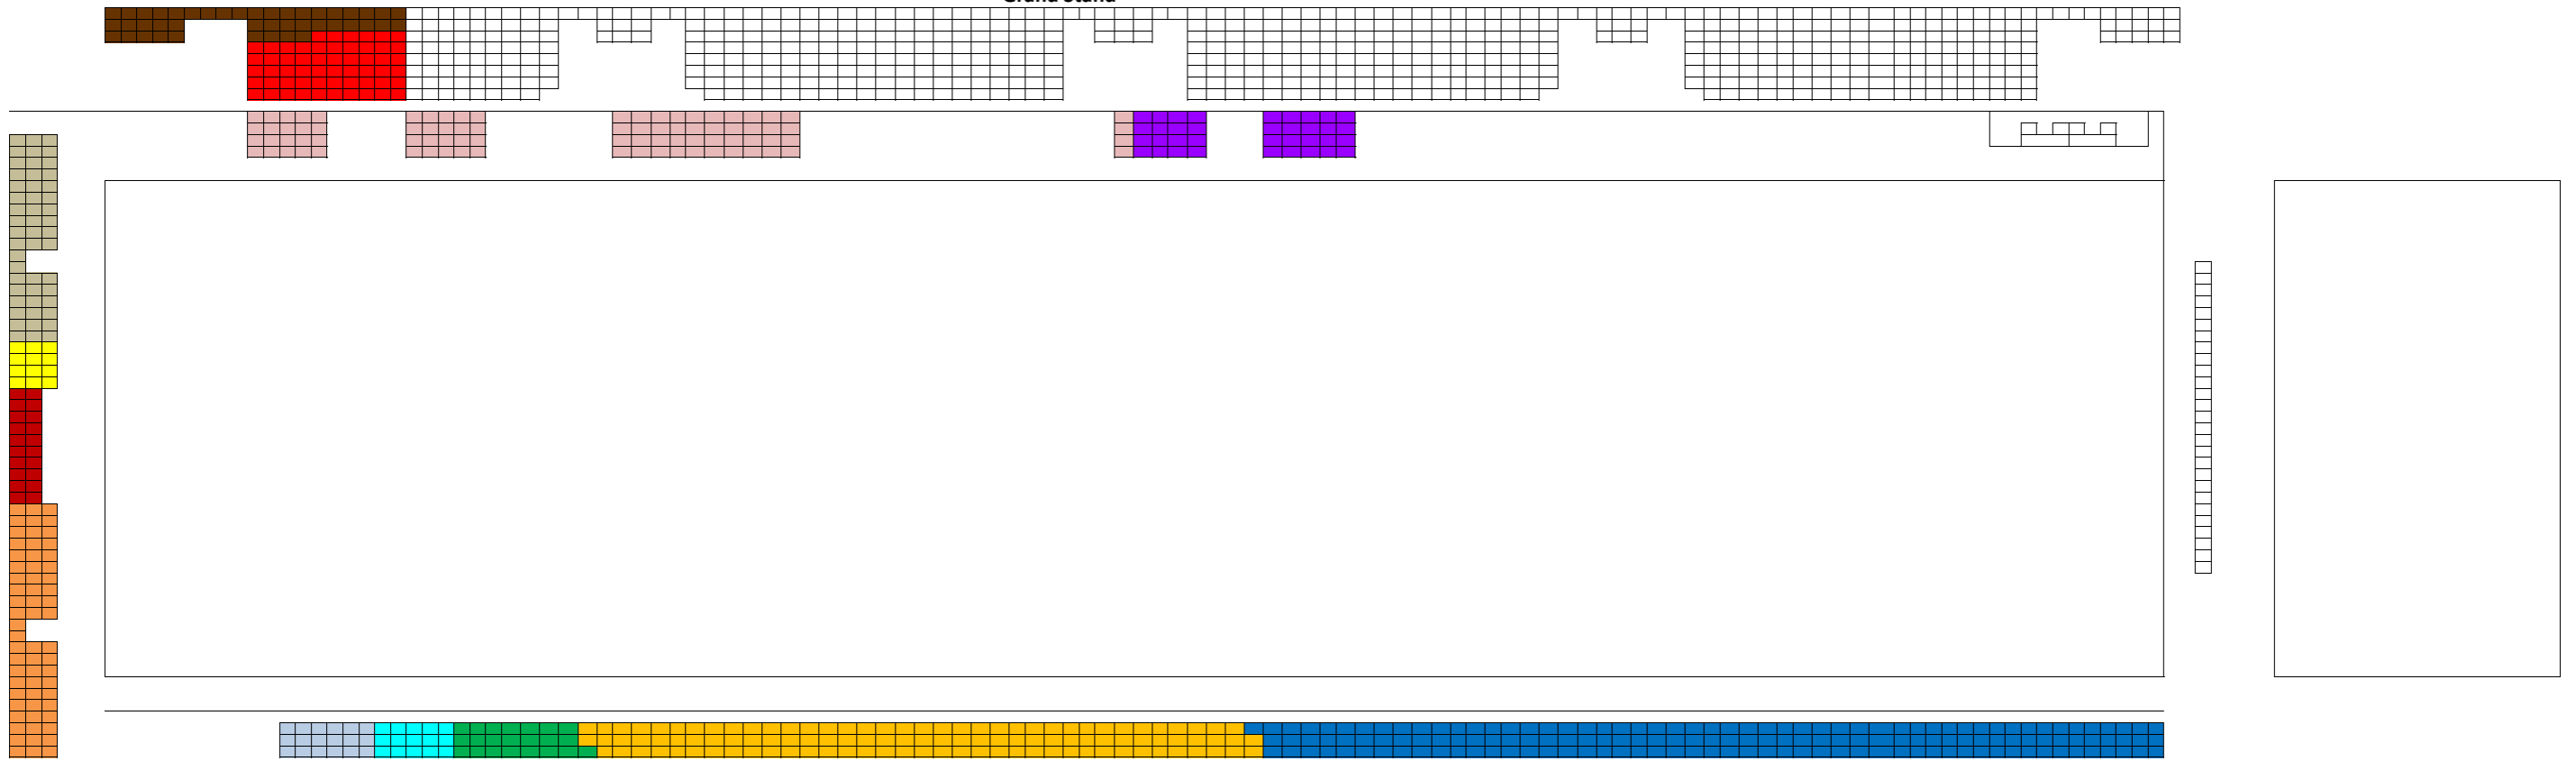

SEATING PLAN

Grand Stand

- | | | | | | | |
|------------|---------------|---------|-----------|-----------|------------|--------------------|
| Taranaki | Bay of Plenty | Waikato | Counties | Northland | Canterbury | Nelson Marlborough |
| Hawkes Bay | Manawatu | Otago | Southland | Auckland | Wellington | |